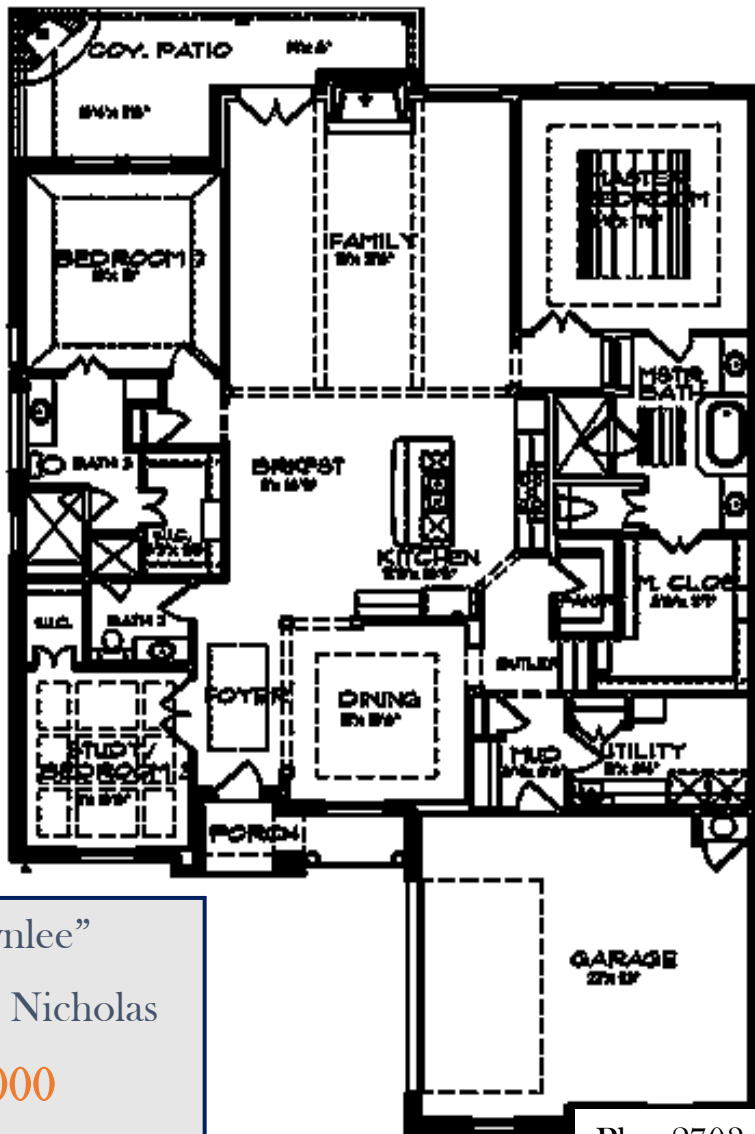

RS

Richmond Signature Homes

“The Brynlee”

6910 Clayton Nicholas

\$386,000

Plan 2703

817-932-4780

richmondsignaturehomes.com